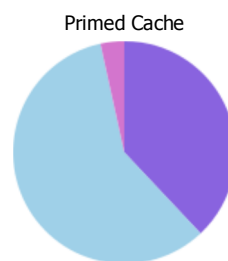

HTTP Requests - 75 Total Weight - 56.4K

1 HTML/Text	21.4K
21 JavaScript File	33.0K
13 Stylesheet File	0.0K
15 CSS Image	0.0K
24 Image	1.9K
1 Favicon	0.0K